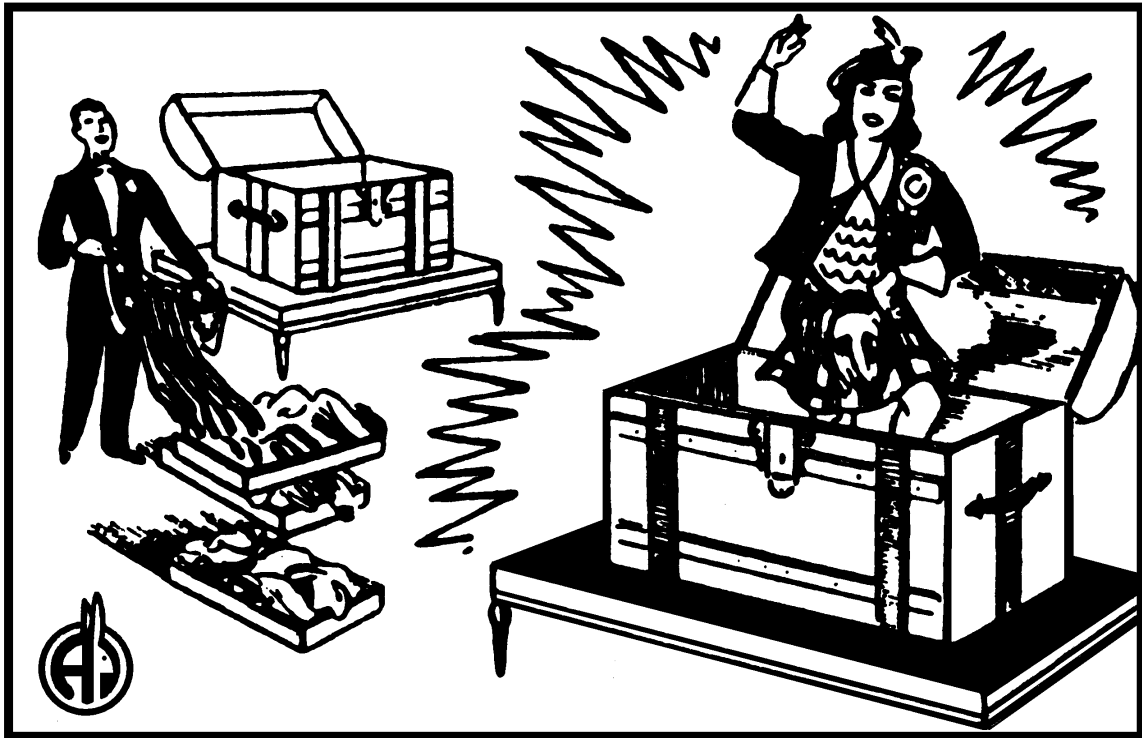

COSTUME TRUNK

The magician displays a beautiful furniture-quality trunk that rests on a small-wheeled table. The table and trunk are revolved to show all sides. The magician then opens the lid of the trunk and the trunk's front panel is removed to reveal three Plexiglas drawers. The drawers are removed from the trunk one at a time. Inside each drawer is a different costume. One of the three costumes are chosen by a volunteer from the audience, it is placed back into the empty trunk, and the trunk is closed. The trunk and table are revolved one more time. Suddenly the magician claps his hands and his female assistant pops up out of the trunk wearing the selected costume! This beautiful production is built right with exacting craftsmanship and attention to detail for Abbott's Magic Company through special arrangement with Chadwick Illusion Fabrications. \$7500 FOB.